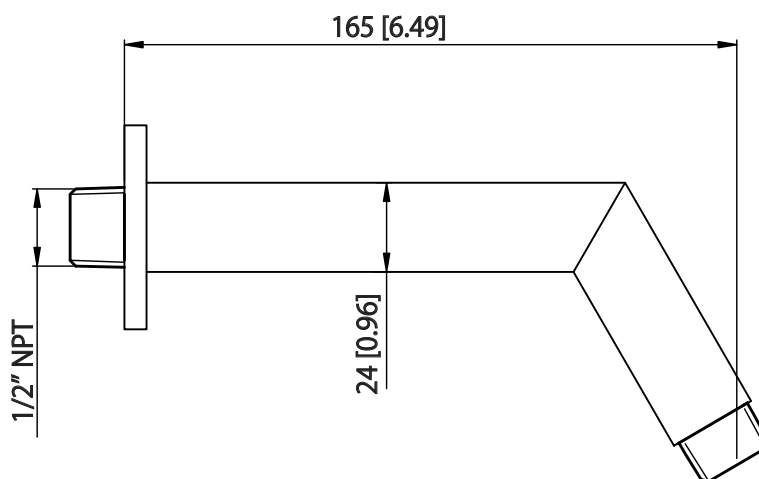

## HS1030 | Round Shower Arm

### SPECIFICATIONS:

- Solid Brass Shower Arm
- With Brass Flange

## Technical Diagram