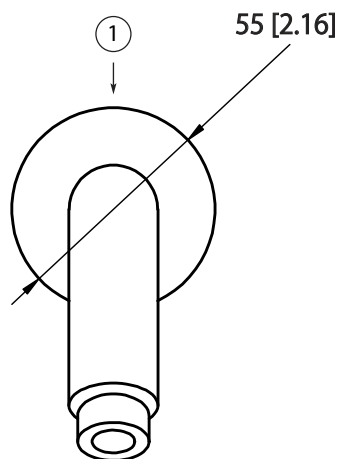

## HS1030 | Round Shower Arm

### SPECIFICATIONS:

- Solid Brass Shower Arm
- With Brass Flange

## Technical Diagram

### Part Number Guide:

- ① Flange - HS1030-1253CP - Chrome  
HS1030-1253BN - Brushed Nickel